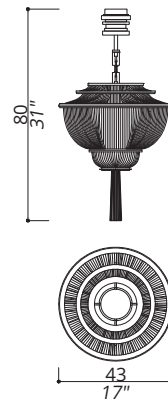

NOTES

Dimensions are expressed in centimetres, if not otherwise specified.
The total height of any chandelier includes body of chandelier plus ceiling
box fixture; 50cm of chain/steel wire will be supplied free of charge.
All products may be customized subject to prior consulting with our
technical department; please send your request to info@officina-luce.it.
Officina Luce (Registered brand of ISSARCH srl) reserves the right to
change or delete, at any time and without prior warning, the technical
specification of any model or the model itself, depending on technical
and commercial requirements.