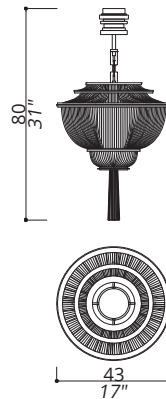

Bottom fringe easily removable

NOTES

Dimensions are expressed in centimetres, if not otherwise specified. The total height of any chandelier includes body of chandelier plus ceiling box fixture; 50cm of chain/steel wire will be supplied free of charge. All products may be customized subject to prior consulting with our technical department; please send your request to info@officina-luce.it. Officina Luce (Registered brand of ISSARCH srl) reserves the right to change or delete, at any time and without prior warning, the technical specification of any model or the model itself, depending on technical and commercial requirements.

NOTES

Dimensions are expressed in centimetres, if not otherwise specified.
The total height of any chandelier includes body of chandelier plus ceiling
box fixture; 50cm of chain/steel wire will be supplied free of charge.
All products may be customized subject to prior consulting with our
technical department; please send your request to info@officina-luce.it.
Officina Luce (Registered brand of ISSARCH srl) reserves the right to
change or delete, at any time and without prior warning, the technical
specification of any model or the model itself, depending on technical
and commercial requirements.