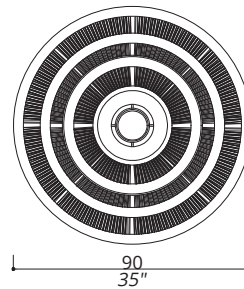

VITA COLLECTION Chandelier

3512-BN

LED STRIP LIGHTS + 1 SPOT LIGHT *(included)*

Metal structure and leather fringes; strip led lights and bottom spot light. Bottom fringe removable

FINISH

Structure in F_12 (burnished and brushed brass finish); details in F_33 (satin nickel finish).

Bottom fringe easily removable

NOTES

Dimensions are expressed in centimetres, if not otherwise specified. The total height of any chandelier includes body of chandelier plus ceiling box fixture; 50cm of chain/steel wire will be supplied free of charge. All products may be customized subject to prior consulting with our technical department; please send your request to info@officina-luce.it. Officina Luce (Registered brand of ISSARCH srl) reserves the right to change or delete, at any time and without prior warning, the technical specification of any model or the model itself, depending on technical and commercial requirements.

VITA COLLECTION Chandelier

3512-BG

LED STRIP LIGHTS + 1 SPOT LIGHT *(included)*

Metal structure and leather fringes; strip led lights and bottom spot light. Bottom fringe removable

FINISH

Structure in F_11 (burnished and slightly brushed brass finish); details in F_17 (satin gold finish).