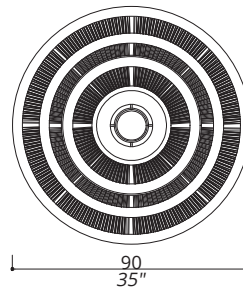

VITA COLLECTION Chandelier

3512-BN

LED STRIP LIGHTS + 1 SPOT LIGHT *(included)*

Metal structure and leather fringes; strip led lights and bottom spot light. Bottom fringe removable

FINISH

Structure in F_12 (burnished and brushed brass finish); details in F_33 (satin nickel finish).

Bottom fringe easily removable

NOTES

Dimensions are expressed in centimetres, if not otherwise specified. The total height of any chandelier includes body of chandelier plus ceiling box fixture; 50cm of chain/steel wire will be supplied free of charge. All products may be customized subject to prior consulting with our technical department; please send your request to info@officina-luce.it. Officina Luce (Registered brand of ISSARCH srl) reserves the right to change or delete, at any time and without prior warning, the technical specification of any model or the model itself, depending on technical and commercial requirements.