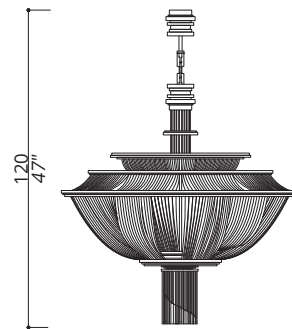

VITA COLLECTION Chandelier

3512-BN

LED STRIP LIGHTS + 1 SPOT LIGHT *(included)*

Metal structure and leather fringes; strip led lights and bottom spot light. Bottom fringe removable

FINISH

Structure in F_12 (burnished and brushed brass finish); details in F_33 (satin nickel finish).

Bottom fringe easily removable

NOTES

Dimensions are expressed in centimetres, if not otherwise specified. The total height of any chandelier includes body of chandelier plus ceiling box fixture; 50cm of chain/steel wire will be supplied free of charge. All products may be customized subject to prior consulting with our technical department; please send your request to info@officina-luce.it. Officina Luce (Registered brand of ISSARCH srl) reserves the right to change or delete, at any time and without prior warning, the technical specification of any model or the model itself, depending on technical and commercial requirements.

VITA COLLECTION Chandelier

3512-BG

LED STRIP LIGHTS + 1 SPOT LIGHT *(included)*

Metal structure and leather fringes; strip led lights and bottom spot light. Bottom fringe removable

FINISH

Structure in F_11 (burnished and slightly brushed brass finish); details in F_17 (satin gold finish).